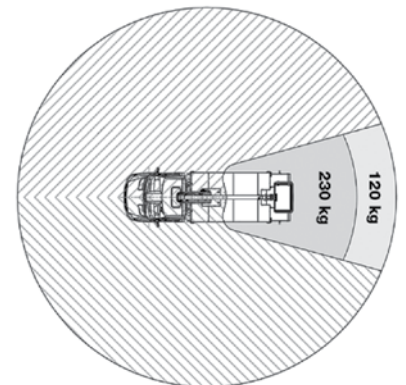

Limited working area without outriggers (optional)