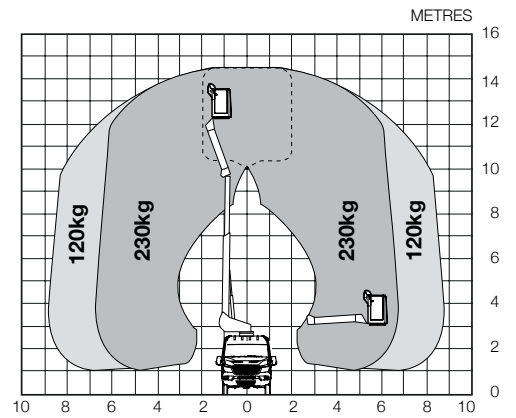

Additional Specifications

Dimensions

Length: 7,309cm **Height:** 3,460cm **Wheelbase:** 3,520cm

Optional equipment

- Bespoke storage racking
- Twin joystick LMC control system with LCD interface screen
- Walk-in or Duck-under bucket
- 1kV certified insulation
- Chapter 8 compliance
- Stabiliser controls from bucket
- Slew rotation interlock
- Reversing camera
- Bucket rotator (2 x 90°)***
- Limited working area without outriggers

Diagrams

Working envelope

Limited working area without outriggers (optional)

Key features

Manufactured from ultra-high strength steel, a profiled boom delivers exceptional rigidity, strength and smooth platform operation. For low maintenance, integrated boom wear pads now follow this profile.